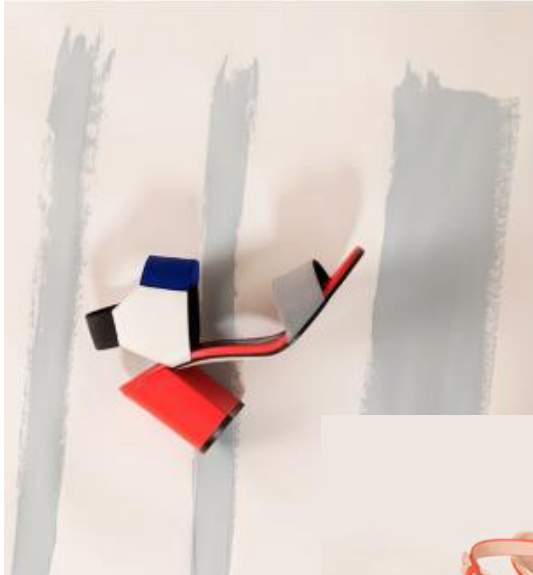

POLLINI

LADIES SHOES

WWW.POLLINI.COM