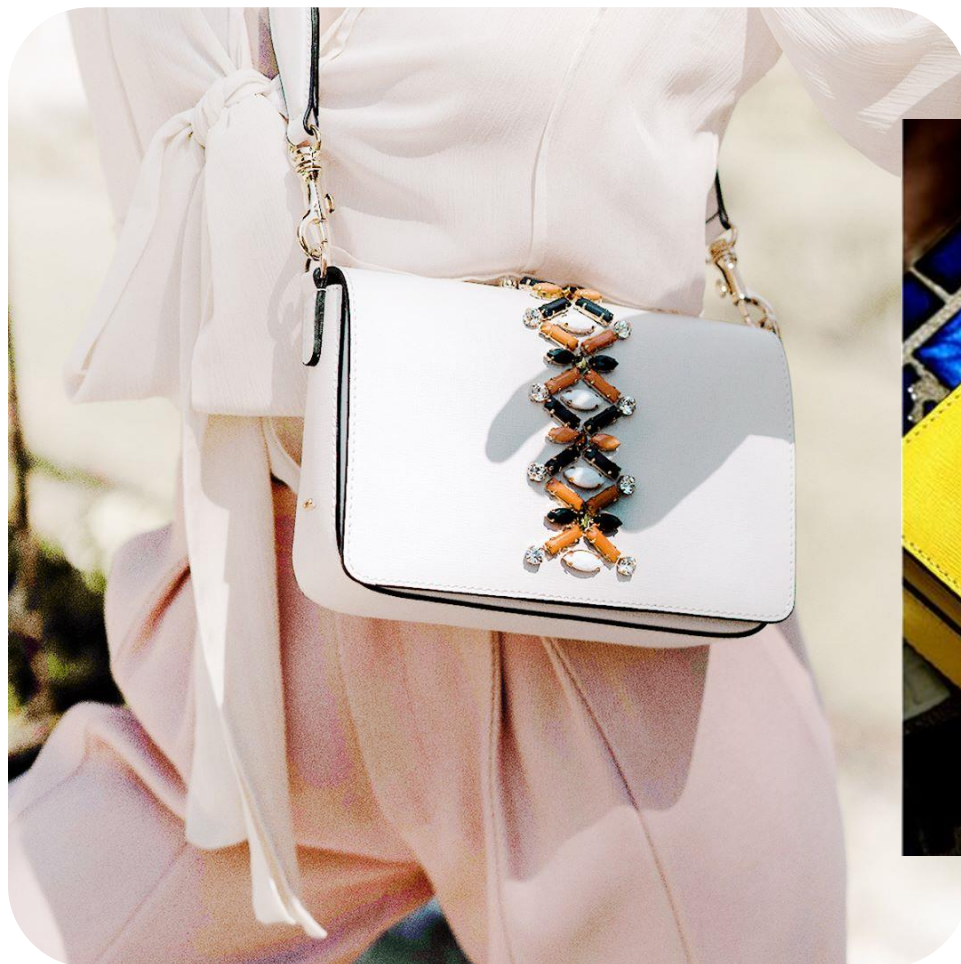

GIANNI CHIARINI FIRENZE

HANDBAGS AND ACCESSORIES