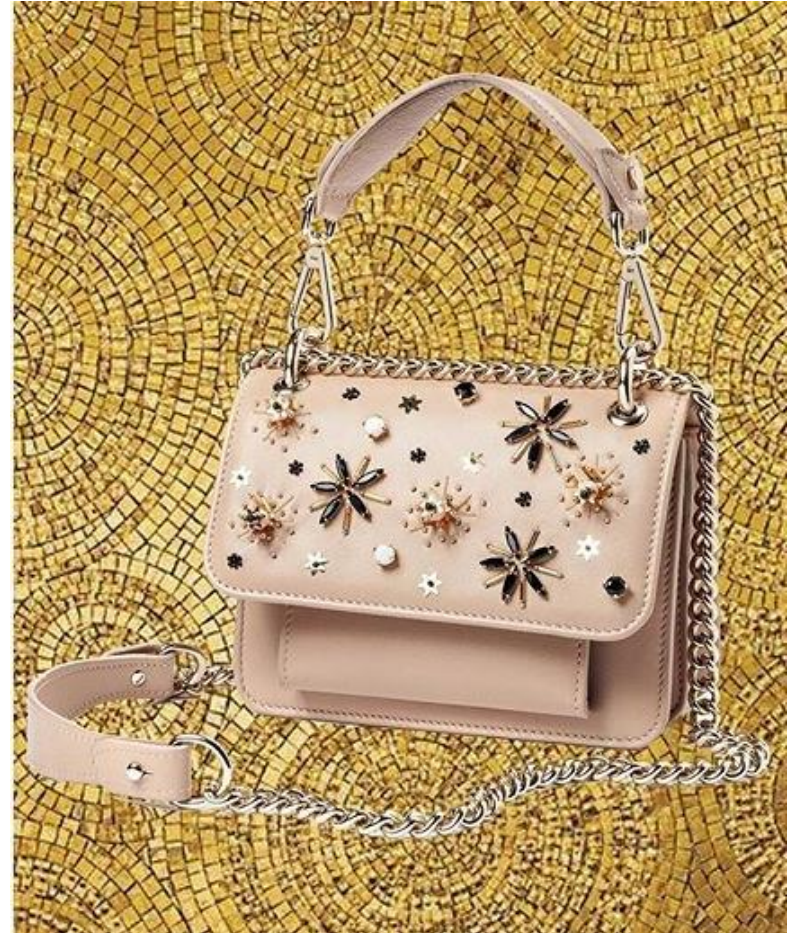

HIBOURAMA

HANDBAGS AND ACCESSORIES

HANDMADE | LEATHER BAGS | MADE IN ITALY